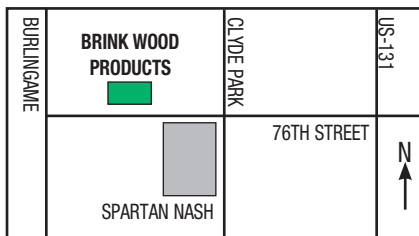

Approximately 1 Mile West of US-131 Expressway on 76th Street

Mon. - Fri. 8:00 a.m. - 5:30 p.m.

Extended Hours:

Saturdays: 4/7/18 - 5/26/18

8:00 a.m. - 4:00 p.m.

Saturdays: 6/2/18 - 6/30/18

8:00 a.m. - 2:00 p.m.

Saturdays: 7/7/18 - 9/1/18

8:00 a.m. - Noon

Our front end loader is available during these hours.

In case of inclement weather & late fall to winter, hours may vary.

All loads must be tarped when leaving our yard.

WE WILL DELIVER MULCH
TO ANY ONE LOCATION IN THE GRAND RAPIDS AREA AT ABOVE PRICES PLUS A $45.00 DELIVERY CHARGE.
Please call for delivery pricing to outlying areas. Limited delivery area for sand, aggregate & topsoil. Call for a quote.

We reserve the right to add a fuel surcharge pending market conditions.