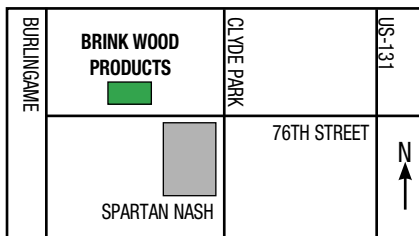

Approximately 1 Mile West of US-131 Expressway on 76th Street

Mon. - Fri. 8:00 a.m. - 5:30 p.m.

Extended Hours:

Saturdays: 4/6/19 - 5/25/19

8:00 a.m. - 3:00 p.m.

Saturdays: 6/1/19 - 6/29/19

8:00 a.m. - 2:00 p.m.

Saturdays: 7/6/19 - 8/31/19

8:00 a.m. - Noon

Our front end loader is available during these hours. In case of inclement weather & late fall to winter, hours may vary.

All loads must be tarped when leaving our yard.

WE WILL DELIVER MULCH
TO ANY ONE LOCATION IN THE GRAND RAPIDS AREA AT ABOVE PRICES PLUS A $45.00 DELIVERY CHARGE. Please call for delivery pricing to outlying areas. Limited delivery area for sand, aggregate & topsoil. Call for a quote.

We reserve the right to add a fuel surcharge pending market conditions.